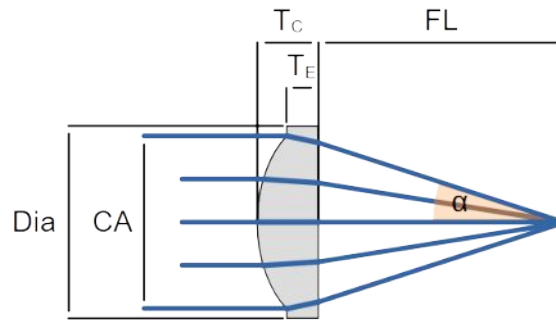

## 2 Specification and Application Note

Table 1: Specification and Application Note of TPX lenses

Lens	LTA-D50-F35	LTA-D50-F65	LTA-D50-F85	LTA-D50-F100	LTS-D50-F200	LTS-D50-F250	
<b>Specification</b>							
Material	TPX / Polymethylpentene						
Refractive index	1.47						
Form	Asphere				Sphere		
Diameter [mm]	50.0 ± 0.1						
Thickness center [mm]	18.00	13.00	10.00	10.00	8.27	8.00	
	± 0.05						
Thickness edge [mm]	3.0	4.0	3.2	4.0	5.0	5.5	
<b>Application Note</b>							
Focal length [mm]	35.0	65.0	85.0	100.0	190.0	240.0	
Clear aperture [mm]	47.0	47.0	47.0	47.0	47.0	47.0	
Aperture angle [°]	32.5	19.2	15.1	12.9	6.6	5.3	
NA	0.53	0.33	0.26	0.22	0.12	0.10	
Airy Disc [mm]	0.3 THz	1.91	3.51	4.52	5.33	10.02	12.50
	1.0 THz	0.57	1.05	1.36	1.60	3.01	3.75
	3.0 THz	0.19	0.35	0.45	0.53	1.00	1.25

Figure 1: Principal drawing of a convex TPX lens

Dia	Diameter
T <sub>c</sub>	Thickness center
T <sub>e</sub>	Thickness edge
FL	Focal length
CA	Clear Aperture
α	Aperture angle

### 3 Mounting Options

The TPX lenses are sold alone by default. But they can be ordered in a lens tube<sup>1</sup> with SM1 thread for easy mounting:

LTX-D50-FX-M12.7	12.7 mm lens tube (length without external thread)
LTX-D50-FX-M25.4	25.4 mm lens tube (length without external thread)

<sup>1</sup> Outer diameter: 30.5 mm; 1x Internal SM1 thread: 1x External SM1 thread